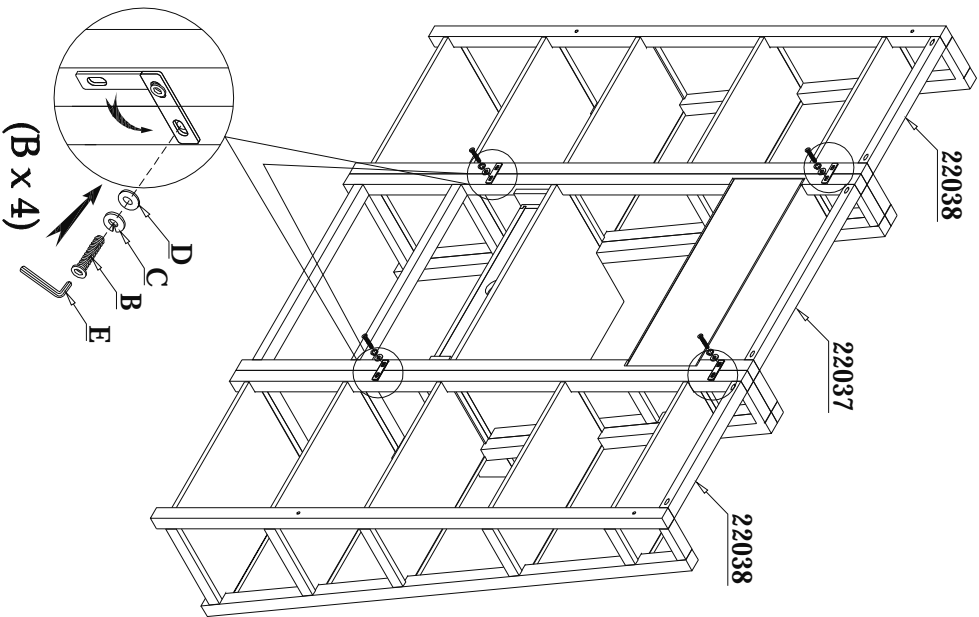

LIVING SPACES

A	7002 Parts B - E		X 1
B	M1/4"-20 x 3/4" Allen Head Bolt		X 4
C	1/4" Spring Washer		X 4
D	1/4" x 16*2mm Flat Washer		X 4
E	4mm Allen Wrench		X 1
F	7602		X 1

#22037
Pierce Wall Desk

Furniture Tipping Restraint Kit
inside white plastic bag (F)

⚠ WARNING
 Patch Point.
 Keep fingers from
 underneath drawer
 front when
 releasing.

#22037
Pierce Wall Desk

#22038
Pierce Learning Bookcase

LIVING SPACES

A	SIDE FRAME (Left/ Right)		x 2
B	2614		x 1
C	2615		x 1
D	2616		x 1
E	2617		x 1
F	2618		x 1
G	3102		x 1
H	7602		x 1
I	7002 Parts J - N		x 1
J	#8x1-1/4 Screw		x 2
K	M1/4"-20 x 1-1/4" Allen Head Bolt		x 20
L	1/4" Spring Washer		x 20
M	1/4" x 16#2mm Flat Washer		x 20
N	4mm Allen Wrench		x 1