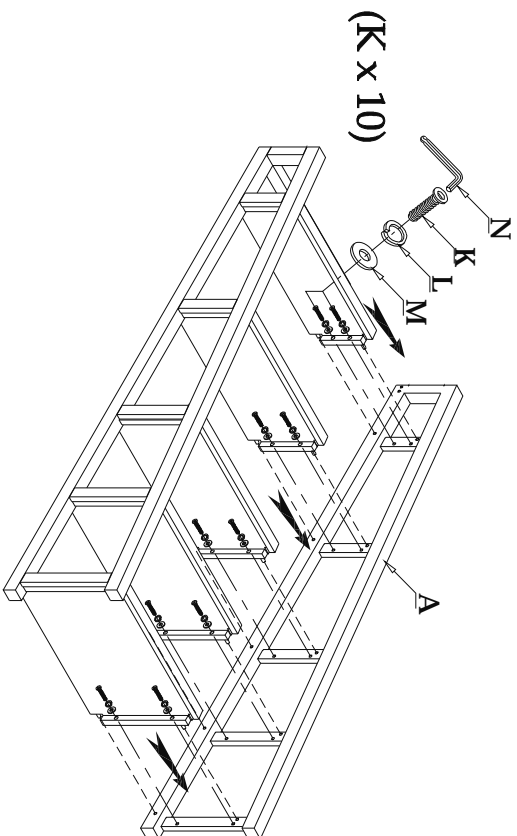

LIVING SPACES

A	SIDE FRAME (Left/ Right)		x 2
B	2614		x 1
C	2615		x 1
D	2616		x 1
E	2617		x 1
F	2618		x 1
G	3102		x 1
H	7602		x 1
I	7002 Parts J - N		x 1
J	#8x1-1/4 Screw		x 2
K	M1/4"-20 x 1-1/4" Allen Head Bolt		x 20
L	1/4" Spring Washer		x 20
M	1/4" x 16#2mm Flat Washer		x 20
N	4mm Allen Wrench		x 1

1

2