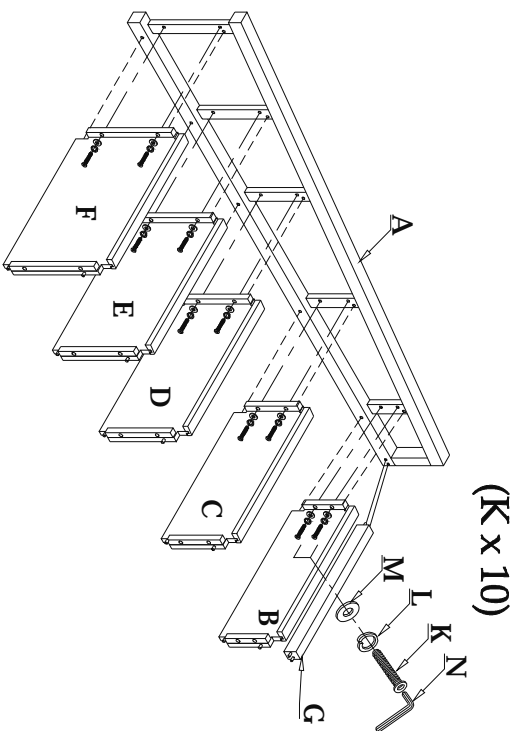

LIVING SPACES

A	SIDE FRAME (Left/ Right)		x 2
B	2614		x 1
C	2615		x 1
D	2616		x 1
E	2617		x 1
F	2618		x 1
G	3102		x 1
H	7602		x 1
I	7002 Parts J - N		x 1
J	#8x1-1/4 Screw		x 2
K	M1/4"-20 x 1-1/4" Allen Head Bolt		x 20
L	1/4" Spring Washer		x 20
M	1/4" x 16#2mm Flat Washer		x 20
N	4mm Allen Wrench		x 1

1

2