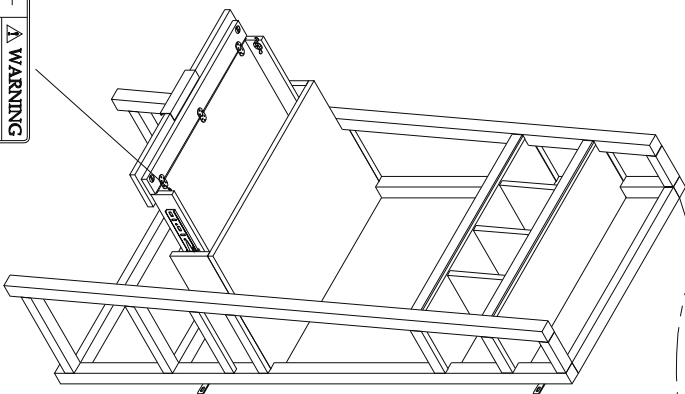

LIVING SPACES

A	7002 Parts B - E		X 1
B	M1/4"-20 x 3/4" Allen Head Bolt		X 4
C	1/4" Spring Washer		X 4
D	1/4" x 16*2mm Flat Washer		X 4
E	4mm Allen Wrench		X 1
F	7602		X 1

#22037
Pierce Wall Desk

Furniture Tipping Restraint Kit
inside white plastic bag (F)

⚠ WARNING
 Patch Point.
 Keep fingers from
 underneath drawer
 front when
 releasing.

#22037
Pierce Wall Desk

#22038
Pierce Learning Bookcase

LIVING SPACES

A	SIDE FRAME (Left/ Right)		x 2
B	2614		x 1
C	2615		x 1
D	2616		x 1
E	2617		x 1
F	2618		x 1
G	3102		x 1
H	7602		x 1
I	7002 Parts J - N		x 1
J	#8x1-1/4 Screw		x 2
K	M1/4"-20 x 1-1/4" Allen Head Bolt		x 20
L	1/4" Spring Washer		x 20
M	1/4" x 16#2mm Flat Washer		x 20
N	4mm Allen Wrench		x 1