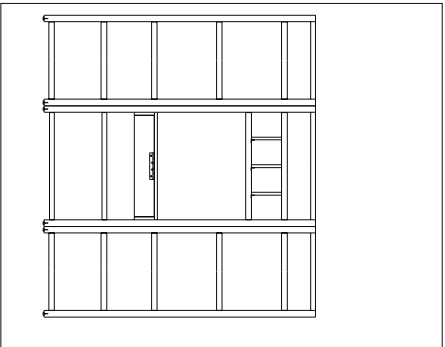

LIVING SPACES

A	7002 Parts B - E		X 1
B	M1/4"-20 x 3/4" Allen Head Bolt		X 4
C	1/4" Spring Washer		X 4
D	1/4" x 16*2mm Flat Washer		X 4
E	4mm Allen Wrench		X 1
F	7602		X 1

#22037
Pierce Wall Desk

Furniture Tipping Restraint Kit
inside white plastic bag (F)

⚠ WARNING
 Patch Point.
 Keep fingers from
 underneath drawer
 front when
 releasing.

#22037
Pierce Wall Desk

#22038
Pierce Learning Bookcase

LIVING SPACES

A	SIDE FRAME (Left/ Right)		x 2
B	2614		x 1
C	2615		x 1
D	2616		x 1
E	2617		x 1
F	2618		x 1
G	3102		x 1
H	7602		x 1
I	7002 Parts J - N		x 1
J	#8x1-1/4 Screw		x 2
K	M1/4"-20 x 1-1/4" Allen Head Bolt		x 20
L	1/4" Spring Washer		x 20
M	1/4" x 16#2mm Flat Washer		x 20
N	4mm Allen Wrench		x 1